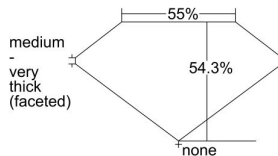

GIA®

FACSIMILE

GIA REPORT 5236348883

Verify this report at gia.edu

GIA DIAMOND DOSSIER®

August 03, 2016
GIA Report Number 5236348883
Shape and Cutting Style ..... Heart Brilliant
Measurements ..... 4.01 x 4.94 x 2.68 mm

GRADING RESULTS

Carat Weight ..... 0.32 carat
Color Grade ..... F
Clarity Grade VS1

ADDITIONAL GRADING INFORMATION

Polish ..... Very Good
Symmetry ..... Very Good
Fluorescence ..... Faint
Clarity Characteristics..... Needle, Feather, Pinpoint, Indented
Natural

Inscription(s): GIA 5236348883

PROPORTIONS

Profile not to actual proportions

GRADING SCALES

GIA COLOR SCALE		GIA CLARITY SCALE	
COLORLESS	D	VERY VERY SLIGHTLY INCLUDED	FLAWLESS
	E		INTERNALLY FLAWLESS
	F		VVS₁
	G		VVS₂
	H		VS₁
NEAR COLORLESS	I	VERY SLIGHTLY INCLUDED	VS₂
	J		SI₁
	K		SI₂
	L		I₁
	M		I₂
FAINT	N	SLIGHTLY INCLUDED	I₃
	O		
	P		
	Q		
	R		
VERY LIGHT	S	INCLUDED	
	T		
	U		
	V		
	W		
LIGHT	X		
	Y		
	Z