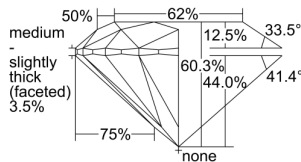

GIA®

FACSIMILE

GIA REPORT 2237536568

Verify this report at gia.edu

GIA DIAMOND DOSSIER®

August 22, 2016
GIA Report Number 2237536568
Shape and Cutting Style ..... Round Brilliant
Measurements ..... 4.35 - 4.37 x 2.63 mm

GRADING RESULTS

Carat Weight ..... 0.30 carat
Color Grade ..... K
Clarity Grade VVS1
Cut Grade ..... Excellent

ADDITIONAL GRADING INFORMATION

Polish ..... Excellent
Symmetry ..... Excellent
Fluorescence ..... Medium Blue
Clarity Characteristics ..... Pinpoint
Inscription(s): GIA 2237536568

PROPORTIONS

Profile to actual proportions

GRADING SCALES

GIA COLOR SCALE	GIA CLARITY SCALE	GIA CUT SCALE	
D	FLAWLESS	EXCELLENT	
E	INTERNALLY FLAWLESS		
F		VVS₁	VERY GOOD
G	VVS₂		
H	VS₁	GOOD	
I	VS₂		
J	SI₁	FAIR	
K	SI₂		
L	I₁	POOR	
M	I₂		
N	I₃		
O			
P			
Q			
R			
S			
T			
U			
V			
W			
X			
Y			
Z