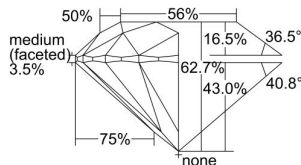

GIA®

FACSIMILE

GIA REPORT 6221523459

Verify this report at gia.edu

GIA DIAMOND DOSSIER®

May 02, 2016
GIA Report Number 6221523459
Shape and Cutting Style ..... Round Brilliant
Measurements ..... 5.14 - 5.16 x 3.23 mm

GRADING RESULTS

Carat Weight ..... 0.52 carat
Color Grade ..... D
Clarity Grade S11
Cut Grade ..... Excellent

ADDITIONAL GRADING INFORMATION

Polish ..... Excellent
Symmetry ..... Excellent
Fluorescence ..... Medium Blue
Clarity Characteristics ..... Cloud, Crystal
Inscription(s): GIA 6221523459

PROPORTIONS

Profile to actual proportions

GRADING SCALES

GIA COLOR SCALE

COLORED	D
	E
	F
	G
	H
	I
	J
NEAR COLORLESS	K
	L
	M
	N
	O
	P
	Q
	R
	S
	T
	U
	V
	W
	X
	Y
	Z

GIA CLARITY SCALE

FLAWLESS	VERY VERY SLIGHTLY INCLUDED	EXCELLENT	
			VERY SLIGHTLY INCLUDED
FLAWLESS	VVS₁	VERY GOOD	
INTERNALLY FLAWLESS	VVS₂		
	VS₁	GOOD	
	VS₂		
	S1₁	FAIR	
	S1₂		
	I₁	POOR	
	I₂		
	I₃		

GIA CUT SCALE

EXCELLENT
VERY GOOD
GOOD
FAIR
POOR