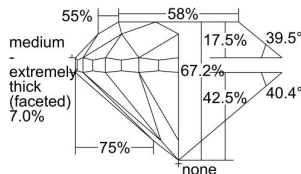

GIA®

FACSIMILE

GIA REPORT 6235534656

Verify this report at gia.edu

GIA DIAMOND DOSSIER®

August 22, 2016
GIA Report Number 6235534656
Shape and Cutting Style ..... Round Brilliant
Measurements ..... 4.03 - 4.09 x 2.73 mm

GRADING RESULTS

Carat Weight ..... 0.30 carat
Color Grade ..... E
Clarity Grade S11
Cut Grade ..... Fair

ADDITIONAL GRADING INFORMATION

Polish ..... Very Good
Symmetry ..... Very Good
Fluorescence ..... None
Clarity Characteristics ..... Crystal
Inscription(s): GIA 6235534656

PROPORTIONS

Profile to actual proportions

GRADING SCALES

GIA COLOR SCALE

COLORLESS	D
	E
	F
	G
	H
	I
	J
NEAR COLORLESS	K
	L
FAIN	M
	N
	O
	P
VERY LIGHT	Q
	R
	S
	T
	U
	V
	W
	X
	Y
LIGHT	Z

GIA CLARITY SCALE

FLAWLESS	VERY VERY SLIGHTLY INCLUDED	VVS₁	
			VVS₂
INTERNALLY FLAWLESS	VERY SLIGHTLY INCLUDED	VS₁	
		VS₂	
SLIGHTLY INCLUDED	SLIGHTLY INCLUDED	SI₁	
		SI₂	
INCLUDED	INCLUDED	I₁	
		I₂	
		I₃	

GIA CUT SCALE

EXCELLENT
VERY GOOD
GOOD
FAIR
POOR