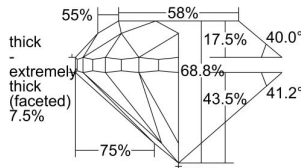

GIA®

FACSIMILE

GIA REPORT 2237474414

Verify this report at gia.edu

GIA DIAMOND DOSSIER®

August 16, 2016
GIA Report Number 2237474414
Shape and Cutting Style ..... Round Brilliant
Measurements ..... 4.76 - 4.80 x 3.29 mm

GRADING RESULTS

Carat Weight ..... 0.50 carat
Color Grade ..... F
Clarity Grade VVS2
Cut Grade ..... Fair

ADDITIONAL GRADING INFORMATION

Polish ..... Excellent
Symmetry ..... Excellent
Fluorescence ..... Medium Blue
Clarity Characteristics ..... Indented Natural
Inscription(s): GIA 2237474414

PROPORTIONS

Profile to actual proportions

GRADING SCALES

GIA COLOR SCALE

COLORLESS	D
	E
	F
	G
	H
	I
	J
NEAR COLORLESS	K
	L
Faint	M
	N
	O
	P
Very Light	Q
	R
	S
	T
	U
	V
	W
	X
	Y
Light	Z

GIA CLARITY SCALE

FLAWLESS	VERY VERY SLIGHTLY INCLUDED	VVS₁	VVS₂	VS₁	VS₂	SLIGHTLY INCLUDED	SI₁	SI₂	I₁	I₂	I₃	
												VERY SLIGHTLY INCLUDED
INTERNALLY FLAWLESS												

GIA CUT SCALE

EXCELLENT
VERY GOOD
GOOD
FAIR
POOR