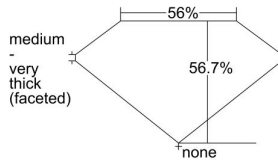

GIA®

FACSIMILE

GIA REPORT 7232388938

Verify this report at gia.edu

GIA DIAMOND DOSSIER®

August 09, 2016
GIA Report Number 7232388938
Shape and Cutting Style ..... Heart Brilliant
Measurements ..... 4.10 x 4.80 x 2.72 mm

GRADING RESULTS

Carat Weight ..... 0.32 carat
Color Grade ..... E
Clarity Grade SI1

ADDITIONAL GRADING INFORMATION

Polish ..... Excellent
Symmetry ..... Very Good
Fluorescence ..... None
Clarity Characteristics ..... Feather
Inscription(s): GIA 7232388938

PROPORTIONS

Profile not to actual proportions

GRADING SCALES

GIA COLOR SCALE		GIA CLARITY SCALE			
COLORLESS	D	VERY VERY SLIGHTLY INCLUDED	FLAWLESS		
	E		INTERNALLY FLAWLESS		
	F	VERY SLIGHTLY INCLUDED	VVS₁		
	G		VVS₂		
	NEAR COLORLESS	H	SLIGHTLY INCLUDED	VS₁	
		I		VS₂	
	FAINT	J	SLIGHTLY INCLUDED	SI₁	
		K		SI₂	
		VERY LIGHT	L	INCLUDED	I₁
			M		I₂
LIGHT		N	INCLUDED	I₃	
		O			
		P			
		Q			
	R				
	S				
	T				
	U				
	V				
	W				
	X				
	Y				
	Z