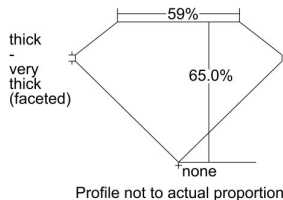

GIA®

FACSIMILE

GIA REPORT 7236348942

Verify this report at gia.edu

GIA DIAMOND DOSSIER®

August 03, 2016
GIA Report Number 7236348942
Shape and Cutting Style ..... Heart Brilliant
Measurements ..... 3.76 x 4.48 x 2.91 mm

GRADING RESULTS

Carat Weight ..... 0.31 carat
Color Grade ..... G
Clarity Grade VS2

ADDITIONAL GRADING INFORMATION

Polish ..... Excellent
Symmetry ..... Very Good
Fluorescence ..... None
Clarity Characteristics..... Feather, Crystal
Inscription(s): GIA 7236348942

PROPORTIONS

GRADING SCALES

GIA COLOR SCALE		GIA CLARITY SCALE			
COLORLESS	D	VERY VERY SLIGHTLY INCLUDED	FLAWLESS		
	E		INTERNALLY FLAWLESS		
	F	VERY SLIGHTLY INCLUDED	VVS₁		
	G		VVS₂		
	H		VS₁		
	NEAR COLORLESS	I	SLIGHTLY INCLUDED	VS₂	
		J		SI₁	
		FAINT	K	INCLUDED	SI₂
			L		I₁
			M		I₂
VERY LIGHT	N	LIGHT	I₃		
	O				
	P				
	Q				
	R				
	S				
LIGHT	T				
	U				
	V				
	W				
	X				
	Y				
	Z