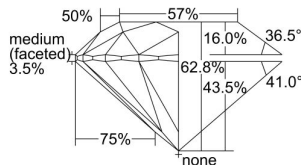

GIA®

FACSIMILE

GIA REPORT 1227551511

Verify this report at gia.edu

GIA DIAMOND DOSSIER®

May 02, 2016
GIA Report Number 1227551511
Shape and Cutting Style ..... Round Brilliant
Measurements ..... 5.90 - 5.94 x 3.72 mm

GRADING RESULTS

Carat Weight ..... 0.80 carat
Color Grade I
Clarity Grade VS1
Cut Grade ..... Excellent

ADDITIONAL GRADING INFORMATION

Polish ..... Excellent
Symmetry ..... Excellent
Fluorescence ..... None
Clarity Characteristics ..... Cloud, Pinpoint
Inscription(s): GIA 1227551511

PROPORTIONS

Profile to actual proportions

GRADING SCALES

GIA COLOR SCALE

COLORESS	D
	E
	F
	G
	H
	I
	J
NEAR COLORESS	K
	L
FANIT	M
	N
	O
	P
	Q
VERY LIGHT	R
	S
	T
	U
	V
	W
	X
	Y
LIGHT	Z

GIA CLARITY SCALE

VERY VERY SLIGHTLY INCLUDED	FLAWLESS
	INTERNALLY FLAWLESS
VERY SLIGHTLY INCLUDED	VVS₁
	VVS₂
SLIGHTLY INCLUDED	VS₁
	VS₂
INCLUDED	SI₁
	SI₂
	I₁
	I₂
	I₃

GIA CUT SCALE

EXCELLENT
VERY GOOD
GOOD
FAIR
POOR