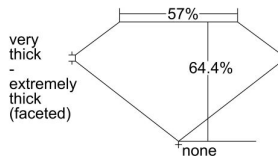

GIA®

FACSIMILE

GIA REPORT 2237193961

Verify this report at gia.edu

GIA DIAMOND DOSSIER®

July 22, 2016
GIA Report Number 2237193961
Shape and Cutting Style ..... Heart Brilliant
Measurements ..... 3.58 x 4.33 x 2.79 mm

GRADING RESULTS

Carat Weight ..... 0.30 carat
Color Grade ..... G
Clarity Grade VS2

ADDITIONAL GRADING INFORMATION

Polish ..... Very Good
Symmetry ..... Very Good
Fluorescence ..... None
Clarity Characteristics..... Cloud, Crystal
Inscription(s): GIA 2237193961

PROPORTIONS

Profile not to actual proportions

GRADING SCALES

GIA COLOR SCALE		GIA CLARITY SCALE		
COLORLESS	D	VERY VERY SLIGHTLY INCLUDED	FLAWLESS	
	E		INTERNALLY FLAWLESS	
	F		VVS₁	
	G		VVS₂	
	NEAR COLORLESS	H	VERY SLIGHTLY INCLUDED	VS₁
		I		VS₂
		J	SLIGHTLY INCLUDED	S₁
		K		S₂
	L	I₁		
	FAINT	M	INCLUDED	I₂
N		I₃		
O		LIGHT		
P				
Q				
R				
S				
T				
COLORLESS	U			
	V			
	W			
	X			
	Y			
	Z