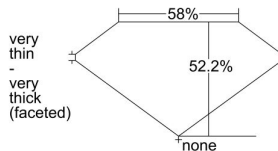

GIA®

FACSIMILE

GIA REPORT 6231456635

Verify this report at gia.edu

GIA DIAMOND DOSSIER®

August 16, 2016
GIA Report Number 6231456635
Shape and Cutting Style ..... Heart Brilliant
Measurements ..... 4.02 x 4.81 x 2.51 mm

GRADING RESULTS

Carat Weight ..... 0.30 carat
Color Grade ..... E
Clarity Grade S11

ADDITIONAL GRADING INFORMATION

Polish ..... Very Good
Symmetry ..... Very Good
Fluorescence ..... None
Clarity Characteristics ..... Crystal, Feather
Inscription(s): GIA 6231456635

PROPORTIONS

Profile not to actual proportions

GRADING SCALES

GIA COLOR SCALE		GIA CLARITY SCALE			
COLORLESS	D	VERY VERY SLIGHTLY INCLUDED	FLAWLESS		
	E		INTERNALLY FLAWLESS		
	F	VERY SLIGHTLY INCLUDED	VVS₁		
	G		VVS₂		
	H		VS₁		
	NEAR COLORLESS	I	SLIGHTLY INCLUDED	VS₂	
		J		S1₁	
		FAINT	K	INCLUDED	S1₂
			L		I₁
			M		I₂
VERY LIGHT	N	LIGHT	I₃		
	O				
	P				
	Q				
	R