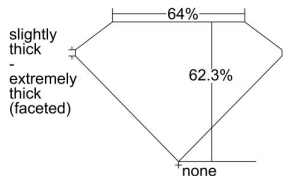

GIA®

FACSIMILE

GIA REPORT

7232348965

Verify this report at gia.edu

GIA DIAMOND DOSSIER®

August 03, 2016
GIA Report Number 7232348965
Shape and Cutting Style ..... Heart Brilliant
Measurements ..... 3.89 x 4.60 x 2.87 mm

GRADING RESULTS

Carat Weight ..... 0.30 carat
Color Grade ..... E
Clarity Grade S11

ADDITIONAL GRADING INFORMATION

Polish ..... Very Good
Symmetry ..... Very Good
Fluorescence ..... None
Clarity Characteristics ..... Knot, Crystal, Feather
Inscription(s): GIA 7232348965

PROPORTIONS

Profile not to actual proportions

GRADING SCALES

GIA COLOR SCALE		GIA CLARITY SCALE	
NEAR COLORLESS	D	VERY VERY SLIGHTLY INCLUDED	FLAWLESS
	E		INTERNALLY FLAWLESS
	F		VVS₁
	G		VVS₂
	H		VS₁
	I		VS₂
	J		S1₁
	K		S1₂
	L		I₁
	M		I₂
FAINT	N	SLIGHTLY INCLUDED	I₃
	O		
	P		
	Q		
VERY LIGHT	R	INCLUDED	
	S		
	T		
	U		
	V		
	W		
LIGHT	X		
	Y		
	Z