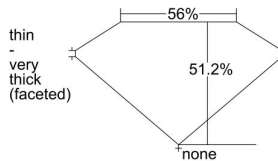

GIA®

FACSIMILE

GIA REPORT

7236389101

Verify this report at gia.edu

GIA DIAMOND DOSSIER®

August 09, 2016
GIA Report Number 7236389101
Shape and Cutting Style ..... Heart Brilliant
Measurements ..... 4.06 x 4.93 x 2.53 mm

GRADING RESULTS

Carat Weight ..... 0.30 carat
Color Grade ..... E
Clarity Grade VS1

ADDITIONAL GRADING INFORMATION

Polish ..... Excellent
Symmetry ..... Very Good
Fluorescence ..... None
Clarity Characteristics..... Feather, Pinpoint, Needle
Inspection(s): GIA 7236389101

PROPORTIONS

Profile not to actual proportions

GRADING SCALES

GIA COLOR SCALE		GIA CLARITY SCALE			
COLORLESS	D	VERY VERY SLIGHTLY INCLUDED	FLAWLESS		
	E		INTERNALLY FLAWLESS		
	F	VERY SLIGHTLY INCLUDED	VVS₁		
	G		VVS₂		
	H		VS₁		
	NEAR COLORLESS	I	SLIGHTLY INCLUDED	VS₂	
		J		SI₁	
		FAINT	K	INCLUDED	SI₂
			L		I₁
			M		I₂
VERT LIGHT	N	LIGHT	I₃		
	O				
	P				
	Q				
	R