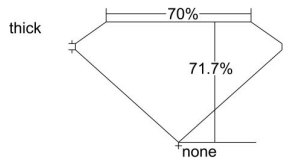

GIA®

FACSIMILE

GIA REPORT 2227643531

Verify this report at gia.edu

GIA DIAMOND DOSSIER®

May 13, 2016
GIA Report Number 2227643531
Shape and Cutting Style ..... Square Modified Brilliant
Measurements ..... 5.19 x 5.10 x 3.66 mm

GRADING RESULTS

Carat Weight ..... 0.83 carat
Color Grade ..... F
Clarity Grade VS1

ADDITIONAL GRADING INFORMATION

Polish ..... Very Good
Symmetry ..... Good
Fluorescence ..... None
Clarity Characteristics..... Feather, Pinpoint
Inscription(s): GIA 2227643531

PROPORTIONS

Profile not to actual proportions

GRADING SCALES

GIA COLOR SCALE		GIA CLARITY SCALE			
COLORLESS	D	VERY VERY SLIGHTLY INCLUDED	FLAWLESS		
	E		INTERNALLY FLAWLESS		
	F	VERY SLIGHTLY INCLUDED	VVS₁		
	G		VVS₂		
	H		VS₁		
	NEAR COLORLESS	I	SLIGHTLY INCLUDED	VS₂	
		J		SI₁	
		FAINT	K	INCLUDED	SI₂
			L		I₁
			M		I₂
VERY LIGHT	N	LIGHT	I₃		
	O				
	P				
	Q				
LIGHT	R				
	S				
	T				
	U				
	V				
	Z