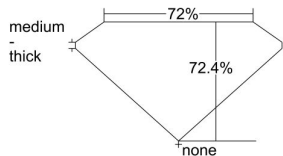

GIA®

FACSIMILE

GIA REPORT 6221599393

Verify this report at gia.edu

GIA DIAMOND DOSSIER®

May 11, 2016
GIA Report Number 6221599393
Shape and Cutting Style ..... Square Modified Brilliant
Measurements ..... 5.17 x 5.14 x 3.72 mm

GRADING RESULTS

Carat Weight ..... 0.82 carat
Color Grade ..... E
Clarity Grade VS1

ADDITIONAL GRADING INFORMATION

Polish ..... Very Good
Symmetry ..... Good
Fluorescence ..... None
Clarity Characteristics..... Crystal, Feather, Cloud, Pinpoint
Inscription(s): GIA 6221599393

PROPORTIONS

Profile not to actual proportions

GRADING SCALES

GIA COLOR SCALE		GIA CLARITY SCALE			
COLORLESS	D	VERY VERY SLIGHTLY INCLUDED	FLAWLESS		
	E		INTERNALLY FLAWLESS		
	F	VERY SLIGHTLY INCLUDED	VVS₁		
	G		VVS₂		
	H		VS₁		
	NEAR COLORLESS	I	VERY SLIGHTLY INCLUDED	VS₂	
		J		SI₁	
		FAINT	K	SLIGHTLY INCLUDED	SI₂
			L		I₁
			M		I₂
VERY LIGHT	N	INCLUDED	I₃		
	O				
	P				
	Q				
	R				
	S				
LIGHT	T				
	U				
	V				
	W				
	X				
	Y				
	Z