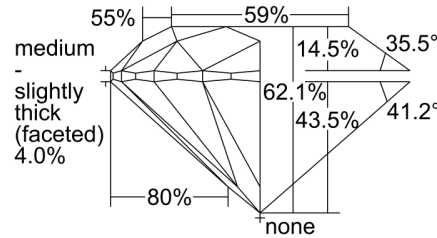

GIA DIAMOND GRADING REPORT

July 30, 2015
 GIA Report Number 6201470069
 Shape and Cutting Style Round Brilliant
 Measurements 6.87 - 6.90 x 4.27 mm

GRADING RESULTS

Carat Weight 1.25 carat
 Color Grade G
 Clarity Grade VS1
 Cut Grade Excellent

Profile to actual proportions

CLARITY CHARACTERISTICS

KEY TO SYMBOLS*

- Crystal
- ⊗ Cloud
- ~ Feather
- Pinpoint

* Red symbols denote internal characteristics (inclusions). Green or black symbols denote external characteristics (blemishes). Diagram is an approximate representation of the diamond, and symbols shown indicate type, position, and approximate size of clarity characteristics. All clarity characteristics may not be shown. Details of finish are not shown.