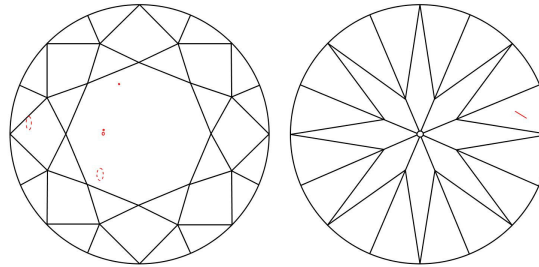

GIA DIAMOND GRADING REPORT

July 30, 2015
 GIA Report Number 6201470069
 Shape and Cutting Style Round Brilliant
 Measurements 6.87 - 6.90 x 4.27 mm

GRADING RESULTS

Carat Weight 1.25 carat
 Color Grade G
 Clarity Grade VS1
 Cut Grade Excellent

ADDITIONAL GRADING INFORMATION

Polish Excellent
 Symmetry Excellent
 Fluorescence None
 Inscription(s): GIA 6201470069

Comments: Additional clouds are not shown. Additional pinpoints are not shown.

PROPORTIONS

Profile to actual proportions

CLARITY CHARACTERISTICS

KEY TO SYMBOLS*

- Crystal
- ⊗ Cloud
- ~ Feather
- Pinpoint

* Red symbols denote internal characteristics (inclusions). Green or black symbols denote external characteristics (blemishes). Diagram is an approximate representation of the diamond, and symbols shown indicate type, position, and approximate size of clarity characteristics. All clarity characteristics may not be shown. Details of finish are not shown.