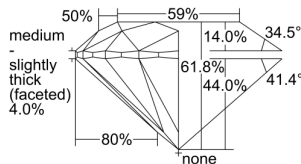

GIA®

FACSIMILE

GIA DIAMOND DOSSIER®

August 12, 2016
GIA Report Number 6231458971
Shape and Cutting Style ..... Round Brilliant
Measurements ..... 5.45 - 5.46 x 3.37 mm

GRADING RESULTS

Carat Weight ..... 0.62 carat
Color Grade ..... D
Clarity Grade S11
Cut Grade ..... Excellent

ADDITIONAL GRADING INFORMATION

Polish ..... Excellent
Symmetry ..... Excellent
Fluorescence ..... Very Strong Blue
Clarity Characteristics ..... Crystal, Feather
Inscription(s): GIA 6231458971

GIA REPORT 6231458971

Verify this report at gia.edu

PROPORTIONS

Profile to actual proportions

GRADING SCALES

GIA COLOR SCALE

COLORED	D
	E
	F
	G
	H
	I
	J
NEAR COLORLESS	K
	L
Faint	M
	N
	O
	P
	Q
	R
	S
	T
	U
	V
	W
	X
	Y
Light	Z

GIA CLARITY SCALE

VERY VERY SLIGHTLY INCLUDED	FLAWLESS
	INTERNALLY FLAWLESS
VERY SLIGHTLY INCLUDED	VVS₁
	VVS₂
SLIGHTLY INCLUDED	VS₁
	VS₂
INCLUDED	I₁
	I₂
	I₃

GIA CUT SCALE

EXCELLENT
VERY GOOD
GOOD
FAIR
POOR