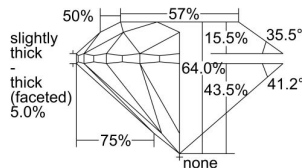

GIA®

FACSIMILE

GIA REPORT 2237447354

Verify this report at gia.edu

GIA DIAMOND DOSSIER®

August 10, 2016
GIA Report Number 2237447354
Shape and Cutting Style ..... Round Brilliant
Measurements ..... 5.32 - 5.35 x 3.42 mm

GRADING RESULTS

Carat Weight ..... 0.61 carat
Color Grade ..... F
Clarity Grade VVS2
Cut Grade ..... Very Good

ADDITIONAL GRADING INFORMATION

Polish ..... Very Good
Symmetry ..... Very Good
Fluorescence ..... None
Clarity Characteristics..... Pinpoint, Cloud, Surface Graining
Inscription(s): GIA 2237447354

PROPORTIONS

Profile to actual proportions