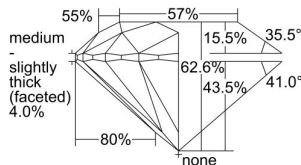

GIA®

FACSIMILE

GIA REPORT 5233292655

Verify this report at gia.edu

GIA DIAMOND DOSSIER®

August 03, 2016
GIA Report Number 5233292655
Shape and Cutting Style ..... Round Brilliant
Measurements ..... 5.90 - 5.93 x 3.70 mm

GRADING RESULTS

Carat Weight ..... 0.80 carat
Color Grade ..... H
Clarity Grade S11
Cut Grade ..... Excellent

ADDITIONAL GRADING INFORMATION

Polish ..... Excellent
Symmetry ..... Excellent
Fluorescence ..... Medium Blue
Clarity Characteristics ..... Crystal
Inscription(s): GIA 5233292655

PROPORTIONS

Profile to actual proportions

GRADING SCALES

GIA COLOR SCALE

COLORLESS	D
	E
	F
	G
	H
	I
	J
NEAR COLORLESS	K
	L
	M
	N
	O
	P
	R
	S
	T
	U
	V
	W
	X
	Y
LIGHT	Z

GIA CLARITY SCALE

FLAWLESS	VERY VERY SLIGHTLY INCLUDED	VVS₁	VVS₂	VS₁	VS₂	S1₁	S1₂	I₁	I₂	I₃	
											VERY SLIGHTLY INCLUDED
INTERNALLY FLAWLESS	VERY SLIGHTLY INCLUDED										

GIA CUT SCALE

EXCELLENT
VERY GOOD
GOOD
FAIR
POOR