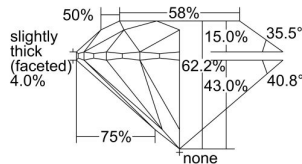

GIA®

FACSIMILE

GIA REPORT 6232122511

Verify this report at gia.edu

GIA DIAMOND DOSSIER®

July 07, 2016
GIA Report Number 6232122511
Shape and Cutting Style ..... Round Brilliant
Measurements ..... 4.66 - 4.70 x 2.91 mm

GRADING RESULTS

Carat Weight ..... 0.40 carat
Color Grade ..... F
Clarity Grade VS1
Cut Grade ..... Excellent

ADDITIONAL GRADING INFORMATION

Polish ..... Very Good
Symmetry ..... Excellent
Fluorescence ..... None
Clarity Characteristics..... Crystal, Pinpoint, Needle
Inscription(s): GIA 6232122511

PROPORTIONS

Profile to actual proportions

GRADING SCALES

GIA COLOR SCALE	GIA CLARITY SCALE	GIA CUT SCALE	
D	FLAWLESS	EXCELLENT	
E	INTERNALLY FLAWLESS		
F		VVS₁	VERY GOOD
G	VVS₂		
H	VS₁	GOOD	
I	VS₂		
J	SI₁	FAIR	
K	SI₂		
L	I₁	POOR	
M	I₂		
N	I₃		
O			
P			
Q			
R			
S			
T			
U			
V			
W			
X			
Y			
Z