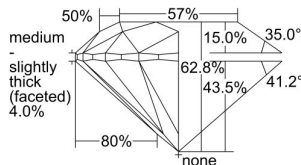

GIA®

FACSIMILE

GIA REPORT 2226828421

Verify this report at gia.edu

GIA DIAMOND DOSSIER®

June 08, 2016
GIA Report Number 2226828421
Shape and Cutting Style ..... Round Brilliant
Measurements ..... 5.72 - 5.76 x 3.60 mm

GRADING RESULTS

Carat Weight ..... 0.73 carat
Color Grade ..... E
Clarity Grade VS2
Cut Grade ..... Excellent

ADDITIONAL GRADING INFORMATION

Polish ..... Very Good
Symmetry ..... Excellent
Fluorescence ..... Faint
Clarity Characteristics..... Cloud, Crystal, Feather
Inscription(s): GIA 2226828421

PROPORTIONS

Profile to actual proportions

GRADING SCALES

GIA COLOR SCALE	GIA CLARITY SCALE	GIA CUT SCALE	
D	FLAWLESS	EXCELLENT	
E	INTERNALLY FLAWLESS		
F		VVS₁	VERY GOOD
G	VVS₂		
H	VS₁	GOOD	
I	VS₂		
J	SI₁	FAIR	
K	SI₂		
L	I₁	POOR	
M	I₂		
N	I₃		
O			
P			
Q			
R			
S			
T			
U			
V			
W			
X			
Y			
Z