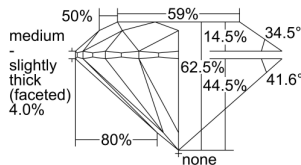

GIA®

FACSIMILE

GIA DIAMOND DOSSIER®

July 13, 2016
GIA Report Number 6232186944
Shape and Cutting Style ..... Round Brilliant
Measurements ..... 5.64 - 5.70 x 3.54 mm

GRADING RESULTS

Carat Weight ..... 0.70 carat
Color Grade ..... G
Clarity Grade VS2
Cut Grade ..... Excellent

ADDITIONAL GRADING INFORMATION

Polish ..... Excellent
Symmetry ..... Very Good
Fluorescence ..... None
Clarity Characteristics ..... Crystal
Inscription(s): GIA 6232186944

GIA REPORT 6232186944

Verify this report at gia.edu

PROPORTIONS

Profile to actual proportions

GRADING SCALES

GIA COLOR SCALE

COLOREST	D
	E
	F
	G
	H
	I
	J
NEAR COLOREST	K
	L
FLAINT	M
	N
	O
	P
	Q
VERY LIGHT	R
	S
	T
	U
	V
	W
	X
	Y
LIGHT	Z

GIA CLARITY SCALE

VERY VERY SLIGHTLY INCLUDED	FLAWLESS
	INTERNALLY FLAWLESS
VERY SLIGHTLY INCLUDED	VVS₁
	VVS₂
SLIGHTLY INCLUDED	VS₁
	VS₂
INCLUDED	SI₁
	SI₂
	I₁
	I₂
	I₃

GIA CUT SCALE

EXCELLENT
VERY GOOD
GOOD
FAIR
POOR