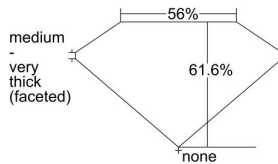

GIA®

FACSIMILE

GIA REPORT 5172791433

Verify this report at gia.edu

GIA DIAMOND DOSSIER®

August 09, 2016
GIA Report Number 5172791433
Shape and Cutting Style ..... Pear Brilliant
Measurements ..... 7.33 x 4.98 x 3.07 mm

GRADING RESULTS

Carat Weight ..... 0.67 carat
Color Grade ..... E
Clarity Grade VS2

ADDITIONAL GRADING INFORMATION

Polish ..... Good
Symmetry ..... Fair
Fluorescence ..... Medium Blue
Clarity Characteristics ..... Cloud, Feather
Inscription(s): GIA 5172791433

PROPORTIONS

Profile not to actual proportions

GRADING SCALES

GIA COLOR SCALE		GIA CLARITY SCALE			
COLORLESS	D	VERY VERY SLIGHTLY INCLUDED	FLAWLESS		
	E		INTERNALLY FLAWLESS		
	F	VERY SLIGHTLY INCLUDED	VVS₁		
	G		VVS₂		
	H		VS₁		
	NEAR COLORLESS	I	SLIGHTLY INCLUDED	VS₂	
		J		SI₁	
		FAINT	K	INCLUDED	SI₂
			L		I₁
			M		I₂
VERY LIGHT	N		LIGHT	I₃	
	O				
	P				
	Q				
LIGHT	R				
	S				
	T				
	U				
	V				
	W				
	X				
	Y				
	Z