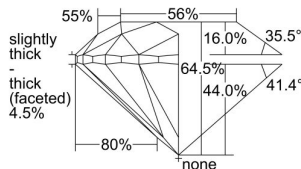

GIA®

FACSIMILE

GIA REPORT 6235122254

Verify this report at gia.edu

GIA DIAMOND DOSSIER®

July 07, 2016
GIA Report Number 6235122254
Shape and Cutting Style ..... Round Brilliant
Measurements ..... 5.55 - 5.59 x 3.59 mm

GRADING RESULTS

Carat Weight ..... 0.70 carat
Color Grade ..... E
Clarity Grade S11
Cut Grade ..... Very Good

ADDITIONAL GRADING INFORMATION

Polish ..... Excellent
Symmetry ..... Excellent
Fluorescence ..... None
Clarity Characteristics..... Crystal, Feather
Inscription(s): GIA 6235122254

PROPORTIONS

Profile to actual proportions