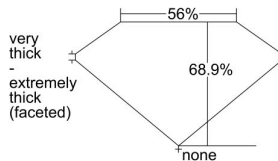

GIA®

FACSIMILE

GIA REPORT 5172773622

Verify this report at gia.edu

GIA DIAMOND DOSSIER®

August 02, 2016
GIA Report Number 5172773622
Shape and Cutting Style ..... Marquise Brilliant
Measurements ..... 9.15 x 5.14 x 3.54 mm

GRADING RESULTS

Carat Weight ..... 1.01 carat
Color Grade ..... D
Clarity Grade I1

ADDITIONAL GRADING INFORMATION

Polish ..... Good
Symmetry ..... Good
Fluorescence ..... Medium Blue
Clarity Characteristics ..... Feather
Inscription(s): GIA 5172773622, 31479316

PROPORTIONS

Profile not to actual proportions

GRADING SCALES

GIA COLOR SCALE		GIA CLARITY SCALE		
NEAR COLORLESS	D	VERY VERY SLIGHTLY INCLUDED	FLAWLESS	
	E		INTERNALLY FLAWLESS	
	F	VERY SLIGHTLY INCLUDED	VVS₁	
	G		VVS₂	
	H		VS₁	
	FAINT	I	SLIGHTLY INCLUDED	VS₂
		J		SI₁
		K	INCLUDED	SI₂
		L		I₁
		M		I₂
VERY LIGHT		N	LIGHT	I₃
		O		
		P		
	Q			
	R			
	S			
LIGHT	T			
	U			
	V			
	W			
	X			
	Y			
	Z