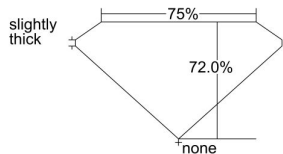

GIA®

FACSIMILE

GIA REPORT 6232374436

Verify this report at gia.edu

GIA DIAMOND DOSSIER®

August 05, 2016
GIA Report Number 6232374436
Shape and Cutting Style ..... Square Modified Brilliant
Measurements ..... 5.33 x 5.17 x 3.72 mm

GRADING RESULTS

Carat Weight ..... 0.81 carat
Color Grade ..... E
Clarity Grade VVS2

ADDITIONAL GRADING INFORMATION

Polish ..... Excellent
Symmetry ..... Excellent
Fluorescence ..... Medium Blue
Clarity Characteristics ..... Pinpoint, Needle
Inscription(s): GIA 6232374436

PROPORTIONS

Profile not to actual proportions

GRADING SCALES

GIA COLOR SCALE		GIA CLARITY SCALE		
COLORLESS	D	VERY VERY SLIGHTLY INCLUDED	FLAWLESS	
	E		INTERNALLY FLAWLESS	
	F	VERY SLIGHTLY INCLUDED	VVS₁	
	G		VVS₂	
	NEAR COLORLESS	H	SLIGHTLY INCLUDED	VS₁
		I		VS₂
	FAINT	J	SLIGHTLY INCLUDED	SI₁
		K		SI₂
	LIGHT	L	INCLUDED	I₁
		M		I₂
N		INCLUDED	I₃	
O				
P				
Q				
R				
S				
T				
U				
V				
W				
X				
Y				
Z