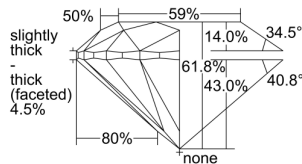

GIA®

FACSIMILE

GIA REPORT 2236317913

Verify this report at gia.edu

GIA DIAMOND DOSSIER®

July 29, 2016
GIA Report Number 2236317913
Shape and Cutting Style ..... Round Brilliant
Measurements ..... 5.66 - 5.71 x 3.51 mm

GRADING RESULTS

Carat Weight ..... 0.71 carat
Color Grade ..... D
Clarity Grade VS2
Cut Grade ..... Very Good

ADDITIONAL GRADING INFORMATION

Polish ..... Excellent
Symmetry ..... Excellent
Fluorescence ..... Strong Blue
Clarity Characteristics ..... Crystal
Inscription(s): GIA 2236317913

PROPORTIONS

GRADING SCALES

GIA COLOR SCALE

COLOURESS	D
	E
	F
	G
	H
	I
	J
NEAR COLOURESS	K
	L
Faint	M
	N
	O
	P
	Q
Very Light	R
	S
	T
	U
	V
	W
	X
	Y
Light	Z

GIA CLARITY SCALE

FLAWLESS	VERY VERY SLIGHTLY INCLUDED	VS₁	VS₂	VS₁	VS₂	SLIGHTLY INCLUDED	SI₁	SI₂	I₁	I₂	I₃		
												FLAWLESS	INTERNALLY FLAWLESS

GIA CUT SCALE

EXCELLENT
VERY GOOD
GOOD
FAIR
POOR