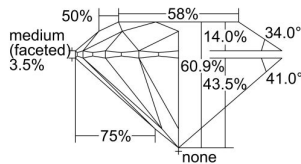

GIA®

FACSIMILE

GIA REPORT 2224961364

Verify this report at gia.edu

GIA DIAMOND DOSSIER®

June 23, 2016
GIA Report Number 2224961364
Shape and Cutting Style ..... Round Brilliant
Measurements ..... 4.80 - 4.81 x 2.93 mm

GRADING RESULTS

Carat Weight ..... 0.41 carat
Color Grade ..... F
Clarity Grade VS1
Cut Grade ..... Excellent

ADDITIONAL GRADING INFORMATION

Polish ..... Excellent
Symmetry ..... Excellent
Fluorescence ..... Faint
Clarity Characteristics ..... Feather, Pinpoint
Inscription(s): GIA 2224961364

PROPORTIONS

Profile to actual proportions

GRADING SCALES

GIA COLOR SCALE	GIA CLARITY SCALE	GIA CUT SCALE	
D	FLAWLESS	EXCELLENT	
E	INTERNALLY FLAWLESS		
F		VVS₁	VERY GOOD
G	VVS₂		
H	VS₁	GOOD	
I	VS₂		
J	SI₁	FAIR	
K	SI₂		
L	I₁	POOR	
M	I₂		
N	I₃		
O			
P			
Q			
R			
S			
T			
U			
V			
W			
X			
Y			
Z