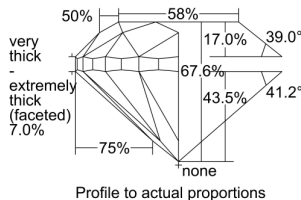

GIA®

FACSIMILE

GIA REPORT 1235407924

Verify this report at gia.edu

GIA DIAMOND DOSSIER®

August 04, 2016
GIA Report Number 1235407924
Shape and Cutting Style ..... Round Brilliant
Measurements ..... 4.79 - 4.83 x 3.25 mm

GRADING RESULTS

Carat Weight ..... 0.50 carat
Color Grade I
Clarity Grade VS1
Cut Grade ..... Fair

ADDITIONAL GRADING INFORMATION

Polish ..... Excellent
Symmetry ..... Very Good
Fluorescence ..... None
Clarity Characteristics ..... Feather
Inscription(s): GIA 1235407924

PROPORTIONS

GRADING SCALES

GIA COLOR SCALE

COLOREDNESS	D
	E
	F
	G
	H
	I
	J
NEAR COLORLESS	K
	L
FAIN	M
	N
	O
	P
VERY LIGHT	R
	S
	T
	U
	V
	W
	X
	Y
LIGHT	Z

GIA CLARITY SCALE

FLAWLESS	VERY VERY SLIGHTLY INCLUDED	VVS₁	
			VVS₂
INTERNALLY FLAWLESS	VERY SLIGHTLY INCLUDED	VS₁	
		VS₂	
SLIGHTLY INCLUDED	SLIGHTLY INCLUDED	SI₁	
		SI₂	
INCLUDED	INCLUDED	I₁	
		I₂	
		I₃	

GIA CUT SCALE

EXCELLENT	VERY GOOD	GOOD	FAIR	POOR