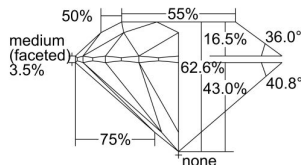

GIA®

FACSIMILE

GIA REPORT 7231279378

Verify this report at gia.edu

GIA DIAMOND DOSSIER®

July 21, 2016
GIA Report Number 7231279378
Shape and Cutting Style ..... Round Brilliant
Measurements ..... 4.71 - 4.73 x 2.95 mm

GRADING RESULTS

Carat Weight ..... 0.40 carat
Color Grade ..... D
Clarity Grade VS1
Cut Grade ..... Excellent

ADDITIONAL GRADING INFORMATION

Polish ..... Excellent
Symmetry ..... Excellent
Fluorescence ..... None
Clarity Characteristics ..... Knot, Needle
Inscription(s): GIA 7231279378

PROPORTIONS

Profile to actual proportions

GRADING SCALES

GIA COLOR SCALE

COLORED	D
	E
	F
	G
	H
	I
	J
NEAR COLORLESS	K
	L
Faint	M
	N
	O
	P
Very Light	Q
	R
	S
	T
	U
	V
	W
	X
	Y
Light	Z

GIA CLARITY SCALE

FLAWLESS	VERY VERY SLIGHTLY INCLUDED	VS₁	VS₂	VS₁	VS₂	SL₁	SL₂	I₁	I₂	I₃		
											FLAWLESS	INTERNALLY FLAWLESS

GIA CUT SCALE

EXCELLENT
VERY GOOD
GOOD
FAIR
POOR