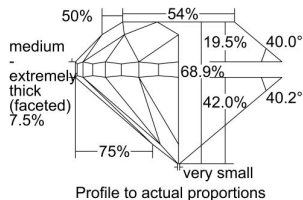

GIA®

FACSIMILE

GIA REPORT 2234406044

Verify this report at gia.edu

GIA DIAMOND DOSSIER®

August 05, 2016
GIA Report Number 2234406044
Shape and Cutting Style ..... Round Brilliant
Measurements ..... 4.40 - 4.46 x 3.05 mm

GRADING RESULTS

Carat Weight ..... 0.40 carat
Color Grade ..... G
Clarity Grade VS1
Cut Grade ..... Fair

ADDITIONAL GRADING INFORMATION

Polish ..... Excellent
Symmetry ..... Good
Fluorescence ..... None
Clarity Characteristics..... Indented Natural, Cloud
Inscription(s): GIA 2234406044

PROPORTIONS

GRADING SCALES

GIA COLOR SCALE

COLORLESS	D
	E
	F
	G
	H
	I
	J
NEAR COLORLESS	K
	L
	M
FAIN	N
	O
	P
	R
	S
	T
	U
	V
	W
	X
	Y
LIGHT	Z

GIA CLARITY SCALE

FLAWLESS	VERY VERY SLIGHTLY INCLUDED	VS₁	VS₂	VS₁	VS₂	SI₁	SI₂	I₁	I₂	I₃			
											VERY SLIGHTLY INCLUDED	SLIGHTLY INCLUDED	INCLUDED

GIA CUT SCALE

EXCELLENT
VERY GOOD
GOOD
FAIR
POOR