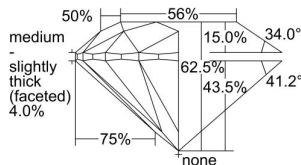

GIA®

FACSIMILE

GIA REPORT 5233405792

Verify this report at gia.edu

GIA DIAMOND DOSSIER®

August 04, 2016
GIA Report Number 5233405792
Shape and Cutting Style ..... Round Brilliant
Measurements ..... 5.05 - 5.08 x 3.17 mm

GRADING RESULTS

Carat Weight ..... 0.50 carat
Color Grade ..... D
Clarity Grade VVS2
Cut Grade ..... Excellent

ADDITIONAL GRADING INFORMATION

Polish ..... Excellent
Symmetry ..... Excellent
Fluorescence ..... Strong Blue
Clarity Characteristics ..... Feather, Cloud, Indented Natural
Inscription(s): GIA 5233405792

PROPORTIONS

Profile to actual proportions

GRADING SCALES

GIA COLOR SCALE	GIA CLARITY SCALE	GIA CUT SCALE	
D	FLAWLESS	EXCELLENT	
E	INTERNALLY FLAWLESS		
F		VVS₁	VERY GOOD
G	VVS₂		
H	VS₁	GOOD	
I	VS₂		
J	SI₁	FAIR	
K	SI₂		
L	I₁	POOR	
M	I₂		
N	I₃		
O			
P			
Q			
R			
S			
T			
U			
V			
W			
X			
Y			
Z