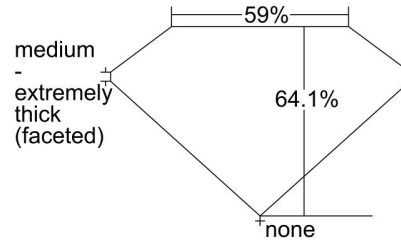

**GIA DIAMOND GRADING REPORT**

 August 08, 2016  
 GIA Report Number ..... 2175780651  
 Shape and Cutting Style ..... Oval Brilliant  
 Measurements ..... 7.59 x 5.61 x 3.60 mm

**GRADING RESULTS**

 Carat Weight ..... 1.01 carat  
 Color Grade ..... G  
 Clarity Grade ..... VS1

**ADDITIONAL GRADING INFORMATION**

 Polish ..... Very Good  
 Symmetry ..... Good  
 Fluorescence ..... None

**PROPORTIONS**

Profile not to actual proportions

**CLARITY CHARACTERISTICS**

**KEY TO SYMBOLS\***

- Crystal
- △ Indented Natural
- ▲ Natural

\* Red symbols denote internal characteristics (inclusions). Green or black symbols denote external characteristics (blemishes). Diagram is an approximate representation of the diamond, and symbols shown indicate type, position, and approximate size of clarity characteristics. All clarity characteristics may not be shown. Details of finish are not shown.