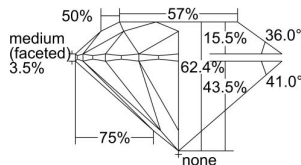

GIA®

FACSIMILE

GIA REPORT 6232348956

Verify this report at gia.edu

GIA DIAMOND DOSSIER®

August 01, 2016
GIA Report Number 6232348956
Shape and Cutting Style ..... Round Brilliant
Measurements ..... 4.70 - 4.72 x 2.94 mm

GRADING RESULTS

Carat Weight ..... 0.40 carat
Color Grade ..... F
Clarity Grade VS1
Cut Grade ..... Excellent

ADDITIONAL GRADING INFORMATION

Polish ..... Excellent
Symmetry ..... Excellent
Fluorescence ..... None
Clarity Characteristics.. Crystal, Feather, Cloud, Indented Natural
Inscription(s): GIA 6232348956

PROPORTIONS

Profile to actual proportions

GRADING SCALES

GIA COLOR SCALE	GIA CLARITY SCALE	GIA CUT SCALE	
D	FLAWLESS	EXCELLENT	
E	INTERNALLY FLAWLESS		
F		VVS₁	VERY GOOD
G	VVS₂		
H	VS₁	GOOD	
I	VS₂		
J	SI₁	FAIR	
K	SI₂		
L	I₁	POOR	
M	I₂		
N	I₃		
O			
P			
Q			
R			
S			
T			
U			
V			
W			
X			
Y			
Z