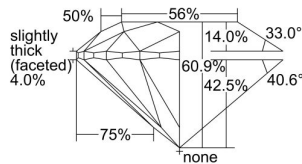

GIA®

FACSIMILE

GIA REPORT 7231432127

Verify this report at gia.edu

GIA DIAMOND DOSSIER®

August 09, 2016
GIA Report Number 7231432127
Shape and Cutting Style ..... Round Brilliant
Measurements ..... 5.70 - 5.73 x 3.48 mm

GRADING RESULTS

Carat Weight ..... 0.70 carat
Color Grade ..... H
Clarity Grade S11
Cut Grade ..... Very Good

ADDITIONAL GRADING INFORMATION

Polish ..... Excellent
Symmetry ..... Excellent
Fluorescence ..... Faint
Clarity Characteristics ..... Feather
Inscription(s): GIA 7231432127

PROPORTIONS

Profile to actual proportions

GRADING SCALES

GIA COLOR SCALE

COLOREST	D
	E
	F
	G
	H
	I
	J
NEAR COLOREST	K
	L
FAINT	M
	N
	O
	P
	R
	S
	T
	U
	V
	W
	X
	Y
LIGHT	Z

GIA CLARITY SCALE

FLAWLESS	VERY VERY SLIGHTLY INCLUDED	VVS₁	VVS₂	VS₁	VS₂	S1₁	S1₂	I₁	I₂	I₃	
											INTERNAL FLAWLESS

GIA CUT SCALE

EXCELLENT
VERY GOOD
GOOD
FAIR
POOR