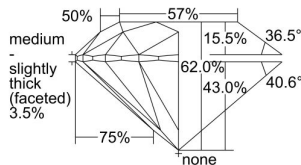

GIA®

FACSIMILE

GIA REPORT 2175751886

Verify this report at gia.edu

GIA DIAMOND DOSSIER®

July 25, 2016
GIA Report Number 2175751886
Shape and Cutting Style ..... Round Brilliant
Measurements ..... 5.67 - 5.70 x 3.52 mm

GRADING RESULTS

Carat Weight ..... 0.70 carat
Color Grade ..... F
Clarity Grade S11
Cut Grade ..... Excellent

ADDITIONAL GRADING INFORMATION

Polish ..... Excellent
Symmetry ..... Excellent
Fluorescence ..... None
Clarity Characteristics ..... Feather
Inscription(s): GIA 2175751886

PROPORTIONS

Profile to actual proportions