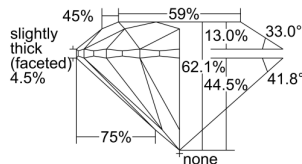

GIA®

FACSIMILE

GIA REPORT 2236282665

Verify this report at gia.edu

GIA DIAMOND DOSSIER®

July 22, 2016
GIA Report Number 2236282665
Shape and Cutting Style ..... Round Brilliant
Measurements ..... 5.66 - 5.70 x 3.53 mm

GRADING RESULTS

Carat Weight ..... 0.70 carat
Color Grade ..... F
Clarity Grade S11
Cut Grade ..... Excellent

ADDITIONAL GRADING INFORMATION

Polish ..... Excellent
Symmetry ..... Excellent
Fluorescence ..... None
Clarity Characteristics ..... Feather
Inscription(s): GIA 2236282665

PROPORTIONS

Profile to actual proportions