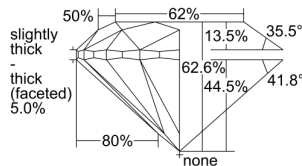

GIA®

FACSIMILE

GIA REPORT 7236326538

Verify this report at gia.edu

GIA DIAMOND DOSSIER®

July 28, 2016
GIA Report Number 7236326538
Shape and Cutting Style ..... Round Brilliant
Measurements ..... 5.60 - 5.63 x 3.51 mm

GRADING RESULTS

Carat Weight ..... 0.70 carat
Color Grade ..... D
Clarity Grade S11
Cut Grade ..... Very Good

ADDITIONAL GRADING INFORMATION

Polish ..... Very Good
Symmetry ..... Good
Fluorescence ..... Medium Blue
Clarity Characteristics..... Crystal, Cloud, Feather
Inscription(s): GIA 7236326538

PROPORTIONS

Profile to actual proportions