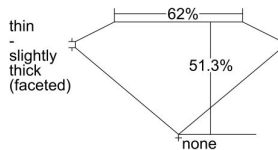

GIA®

FACSIMILE

GIA REPORT

7238335689

Verify this report at gia.edu

GIA DIAMOND DOSSIER®

August 01, 2016
GIA Report Number 7238335689
Shape and Cutting Style ..... Heart Brilliant
Measurements ..... 6.40 x 7.10 x 3.64 mm

GRADING RESULTS

Carat Weight ..... 0.90 carat
Color Grade ..... J
Clarity Grade SI1

ADDITIONAL GRADING INFORMATION

Polish ..... Excellent
Symmetry ..... Very Good
Fluorescence ..... None
Clarity Characteristics ..... Feather
Inscription(s): GIA 7238335689

PROPORTIONS

Profile not to actual proportions

GRADING SCALES

GIA COLOR SCALE		GIA CLARITY SCALE			
COLORLESS	D	VERY VERY SLIGHTLY INCLUDED	FLAWLESS		
	E		INTERNALLY FLAWLESS		
	F	VERY SLIGHTLY INCLUDED	VVS₁		
	G		VVS₂		
	H		VS₁		
	NEAR COLORLESS	I	SLIGHTLY INCLUDED	VS₂	
		J		SI₁	
		FAINT	K	INCLUDED	SI₂
			L		I₁
			M		I₂
VERY LIGHT	N	LIGHT	I₃		
	O				
	P				
	Q				
	R