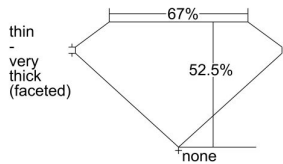

GIA®

FACSIMILE

GIA REPORT 7238335414

Verify this report at gia.edu

GIA DIAMOND DOSSIER®

August 01, 2016
GIA Report Number 7238335414
Shape and Cutting Style ..... Heart Brilliant
Measurements ..... 5.88 x 7.12 x 3.74 mm

GRADING RESULTS

Carat Weight ..... 0.90 carat
Color Grade ..... G
Clarity Grade VS2

ADDITIONAL GRADING INFORMATION

Polish ..... Very Good
Symmetry ..... Excellent
Fluorescence ..... None
Clarity Characteristics..... Feather, Cavity
Inspection(s): GIA 7238335414

PROPORTIONS

Profile not to actual proportions

GRADING SCALES

GIA COLOR SCALE		GIA CLARITY SCALE			
COLORLESS	D	VERY VERY SLIGHTLY INCLUDED	FLAWLESS		
	E		INTERNALLY FLAWLESS		
	F	VERY SLIGHTLY INCLUDED	VVS₁		
	G		VVS₂		
	H		VS₁		
	NEAR COLORLESS	I	SLIGHTLY INCLUDED	VS₂	
		J		SI₁	
		FAINT	K	INCLUDED	I₁
			L		I₂
			M		I₃
VERY LIGHT	N				
	O				
	P				
	Q				
	R				
	S				
	T				
LIGHT	U				
	V				
	W				
	X				
	Y				
	Z