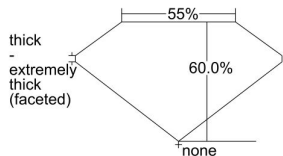

GIA®

FACSIMILE

GIA REPORT 1238324393

Verify this report at gia.edu

GIA DIAMOND DOSSIER®

August 02, 2016
GIA Report Number 1238324393
Shape and Cutting Style ..... Pear Brilliant
Measurements ..... 7.51 x 5.06 x 3.03 mm

GRADING RESULTS

Carat Weight ..... 0.72 carat
Color Grade ..... E
Clarity Grade VS1

ADDITIONAL GRADING INFORMATION

Polish ..... Very Good
Symmetry ..... Very Good
Fluorescence ..... Strong Blue
Clarity Characteristics..... Crystal, Cloud, Pinpoint
Inscription(s): GIA 1238324393

PROPORTIONS

Profile not to actual proportions

GRADING SCALES

GIA COLOR SCALE		GIA CLARITY SCALE		
COLORLESS	D	VERY VERY SLIGHTLY INCLUDED	FLAWLESS	
	E		INTERNALLY FLAWLESS	
	F		VVS₁	
	G		VVS₂	
	NEAR COLORLESS	H	VERY SLIGHTLY INCLUDED	VS₁
		I		VS₂
		J		SI₁
		K		SI₂
	FAINT	L	SLIGHTLY INCLUDED	I₁
		M		I₂
N		I₃		
O				
VERT LIGHT	P	LIGHT		
	Q			
	R			
	S			
	T			
	U			
	V			
	W			
X				
Y				
Z