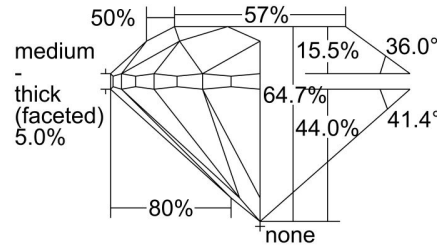

GIA DIAMOND GRADING REPORT

April 12, 2016
 GIA Report Number 2226278716
 Shape and Cutting Style Round Brilliant
 Measurements 7.86 - 7.89 x 5.10 mm

GRADING RESULTS

Carat Weight 2.00 carat
 Color Grade K
 Clarity Grade SI1
 Cut Grade Very Good

Profile to actual proportions

CLARITY CHARACTERISTICS

KEY TO SYMBOLS*

- Feather
- Twinning Wisp
- Crystal
- Cavity
- Indented Natural
- Natural

* Red symbols denote internal characteristics (inclusions). Green or black symbols denote external characteristics (blemishes). Diagram is an approximate representation of the diamond, and symbols shown indicate type, position, and approximate size of clarity characteristics. All clarity characteristics may not be shown. Details of finish are not shown.