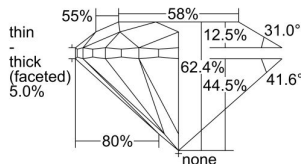

GIA®

FACSIMILE

GIA REPORT 2173771045

Verify this report at gia.edu

GIA DIAMOND DOSSIER®

July 28, 2016
GIA Report Number 2173771045
Shape and Cutting Style ..... Round Brilliant
Measurements ..... 5.25 - 5.31 x 3.30 mm

GRADING RESULTS

Carat Weight ..... 0.56 carat
Color Grade ..... K
Clarity Grade S11
Cut Grade ..... Good

ADDITIONAL GRADING INFORMATION

Polish ..... Good
Symmetry ..... Fair
Fluorescence ..... Faint
Clarity Characteristics ..... Crystal
Inscription(s): GIA 2173771045

PROPORTIONS

Profile to actual proportions