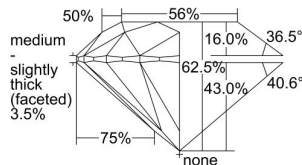

GIA®

FACSIMILE

GIA REPORT 7236400159

Verify this report at gia.edu

GIA DIAMOND DOSSIER®

August 04, 2016
GIA Report Number 7236400159
Shape and Cutting Style ..... Round Brilliant
Measurements ..... 5.67 - 5.69 x 3.55 mm

GRADING RESULTS

Carat Weight ..... 0.70 carat
Color Grade ..... G
Clarity Grade S11
Cut Grade ..... Excellent

ADDITIONAL GRADING INFORMATION

Polish ..... Excellent
Symmetry ..... Excellent
Fluorescence ..... None
Clarity Characteristics ..... Feather
Inscription(s): GIA 7236400159

PROPORTIONS

Profile to actual proportions

GRADING SCALES

GIA COLOR SCALE

COLORED	D
	E
	F
	G
	H
	I
	J
NEAR COLORLESS	K
	L
Faint	M
	N
	O
	P
Very Light	Q
	R
	S
	T
	U
	V
Light	W
	X
	Y
	Z

GIA CLARITY SCALE

FLAWLESS	VERY VERY SLIGHTLY INCLUDED	VVS₁	VVS₂	VS₁	VS₂	S1₁	S1₂	I₁	I₂	I₃	
											INTERNAL FLAWLESS

GIA CUT SCALE

EXCELLENT
VERY GOOD
GOOD
FAIR
POOR