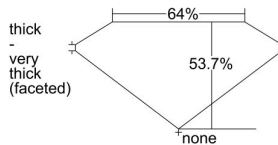

GIA®

FACSIMILE

GIA REPORT 1237289601

Verify this report at gia.edu

GIA DIAMOND DOSSIER®

July 27, 2016
GIA Report Number 1237289601
Shape and Cutting Style ..... Pear Brilliant
Measurements ..... 7.17 x 4.59 x 2.46 mm

GRADING RESULTS

Carat Weight ..... 0.50 carat
Color Grade ..... E
Clarity Grade SI2

ADDITIONAL GRADING INFORMATION

Polish ..... Very Good
Symmetry ..... Very Good
Fluorescence ..... Medium Blue
Clarity Characteristics ..... Crystal, Cloud
Inscription(s): GIA 1237289601

PROPORTIONS

Profile not to actual proportions

GRADING SCALES

GIA COLOR SCALE		GIA CLARITY SCALE		
COLORLESS	D	VERY VERY SLIGHTLY INCLUDED	FLAWLESS	
	E		INTERNALLY FLAWLESS	
	F		VVS₁	
	NEAR COLORLESS	G	VVS₂	
		H	VERY SLIGHTLY INCLUDED	VS₁
		I		VS₂
		J	SLIGHTLY INCLUDED	SI₁
	K	SI₂		
	L	I₁		
	FAINT	M	INCLUDED	I₂
N		I₃		
O				
VERY LIGHT		P		
		Q		
		R		
	S			
LIGHT	T			
	U			
	V			
	W			
	X			
	Y			
	Z