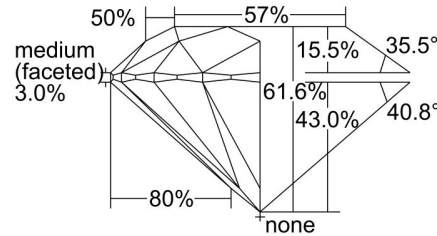

GIA DIAMOND GRADING REPORT

August 01, 2016  
 GIA Report Number ..... 2171767142  
 Shape and Cutting Style ..... Round Brilliant  
 Measurements ..... 10.40 - 10.44 x 6.42 mm

GRADING RESULTS

Carat Weight ..... 4.27 carat  
 Color Grade ..... H  
 Clarity Grade ..... VVS2  
 Cut Grade ..... Excellent

PROPORTIONS

Profile to actual proportions

CLARITY CHARACTERISTICS

KEY TO SYMBOLS\*

-  Cloud
-  Needle
-  Pinpoint
-  Feather

\* Red symbols denote internal characteristics (inclusions). Green or black symbols denote external characteristics (blemishes). Diagram is an approximate representation of the diamond, and symbols shown indicate type, position, and approximate size of clarity characteristics. All clarity characteristics may not be shown. Details of finish are not shown.