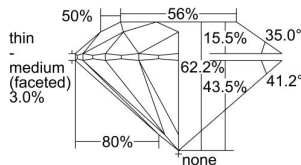

GIA®

FACSIMILE

GIA REPORT 2227451374

Verify this report at gia.edu

GIA DIAMOND DOSSIER®

May 03, 2016
GIA Report Number 2227451374
Shape and Cutting Style ..... Round Brilliant
Measurements ..... 5.72 - 5.75 x 3.57 mm

GRADING RESULTS

Carat Weight ..... 0.71 carat
Color Grade ..... G
Clarity Grade I1
Cut Grade ..... Excellent

ADDITIONAL GRADING INFORMATION

Polish ..... Excellent
Symmetry ..... Excellent
Fluorescence ..... None
Clarity Characteristics ..... Feather
Inscription(s): GIA 2227451374

PROPORTIONS

Profile to actual proportions

GRADING SCALES

GIA COLOR SCALE	GIA CLARITY SCALE	GIA CUT SCALE	
D	FLAWLESS	EXCELLENT	
E	INTERNALLY FLAWLESS		
F		VVS₁	VERY GOOD
G	VVS₂		
H	VS₁	GOOD	
I	VS₂		
J	SI₁	FAIR	
K	SI₂		
L	I₁	POOR	
M	I₂		
N	I₃		
O			
P			
Q			
R			
S			
T			
U			
V			
W			
X			
Y			
Z