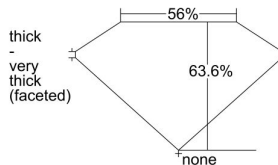

GIA®

FACSIMILE

GIA REPORT 2237322084

Verify this report at gia.edu

GIA DIAMOND DOSSIER®

July 27, 2016
GIA Report Number 2237322084
Shape and Cutting Style ..... Marquise Brilliant
Measurements ..... 9.47 x 4.53 x 2.88 mm

GRADING RESULTS

Carat Weight ..... 0.70 carat
Color Grade ..... E
Clarity Grade VVS2

ADDITIONAL GRADING INFORMATION

Polish ..... Excellent
Symmetry ..... Excellent
Fluorescence ..... Medium Blue
Clarity Characteristics ..... Pinpoint
Inscription(s): GIA 2237322084

PROPORTIONS

Profile not to actual proportions

GRADING SCALES

GIA COLOR SCALE		GIA CLARITY SCALE			
COLORLESS	D	VERY VERY SLIGHTLY INCLUDED	FLAWLESS		
	E		INTERNALLY FLAWLESS		
	F	VERY SLIGHTLY INCLUDED	VVS₁		
	G		VVS₂		
	H		VS₁		
	NEAR COLORLESS	I	SLIGHTLY INCLUDED	VS₂	
		J		SI₁	
		FAINT	K	INCLUDED	SI₂
			L		I₁
			M		I₂
VERY LIGHT	N	LIGHT	I₃		
	O				
	P				
	Q				
LIGHT	R				
	S				
	T				
	U				
	V				
	W				
	X				
	Y				
	Z