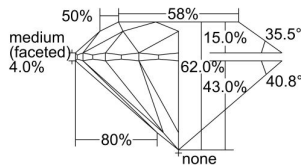

GIA®

FACSIMILE

GIA DIAMOND DOSSIER®

May 06, 2016
GIA Report Number 2224582794
Shape and Cutting Style ..... Round Brilliant
Measurements ..... 5.22 - 5.24 x 3.24 mm

GRADING RESULTS

Carat Weight ..... 0.55 carat
Color Grade I
Clarity Grade VS2
Cut Grade ..... Excellent

ADDITIONAL GRADING INFORMATION

Polish ..... Excellent
Symmetry ..... Excellent
Fluorescence ..... None
Clarity Characteristics..... Cloud, Crystal
Inscription(s): GIA 2224582794

GIA REPORT 2224582794

Verify this report at gia.edu

PROPORTIONS

Profile to actual proportions

GRADING SCALES

GIA COLOR SCALE

COLORED	D
	E
	F
	G
	H
	I
	J
NEAR COLORLESS	K
	L
Faint	M
	N
	O
	P
	Q
	R
	S
	T
	U
	V
	W
	X
	Y
	Z

GIA CLARITY SCALE

GIA CUT SCALE

EXCELLENT
VERY GOOD
GOOD
FAIR
POOR