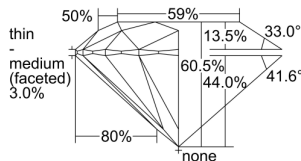

GIA®

FACSIMILE

GIA REPORT 7236230374

Verify this report at gia.edu

GIA DIAMOND DOSSIER®

July 22, 2016
GIA Report Number 7236230374
Shape and Cutting Style ..... Round Brilliant
Measurements ..... 4.35 - 4.36 x 2.63 mm

GRADING RESULTS

Carat Weight ..... 0.30 carat
Color Grade ..... E
Clarity Grade VS1
Cut Grade ..... Excellent

ADDITIONAL GRADING INFORMATION

Polish ..... Excellent
Symmetry ..... Excellent
Fluorescence ..... None
Clarity Characteristics ..... Cloud
Inscription(s): GIA 7236230374

PROPORTIONS

Profile to actual proportions