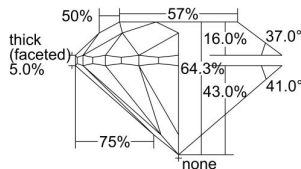

GIA®

FACSIMILE

GIA REPORT 2234248941

Verify this report at gia.edu

GIA DIAMOND DOSSIER®

July 27, 2016
GIA Report Number 2234248941
Shape and Cutting Style ..... Round Brilliant
Measurements ..... 5.55 - 5.57 x 3.58 mm

GRADING RESULTS

Carat Weight ..... 0.70 carat
Color Grade ..... K
Clarity Grade VS1
Cut Grade ..... Very Good

ADDITIONAL GRADING INFORMATION

Polish ..... Excellent
Symmetry ..... Excellent
Fluorescence ..... None
Clarity Characteristics ..... Feather
Inscription(s): GIA 2234248941

PROPORTIONS

Profile to actual proportions

GRADING SCALES

GIA COLOR SCALE	GIA CLARITY SCALE	GIA CUT SCALE	
D	FLAWLESS	EXCELLENT	
E	INTERNALLY FLAWLESS		
F		VVS₁	VERY GOOD
G	VVS₂		
H	VS₁	GOOD	
I	VS₂		
J	SI₁	FAIR	
K	SI₂		
L	I₁	POOR	
M			
N			
O	I₂		
P			
Q	I₃		
R			
S			
T			
U			
V			
W			
X			
Y			
Z